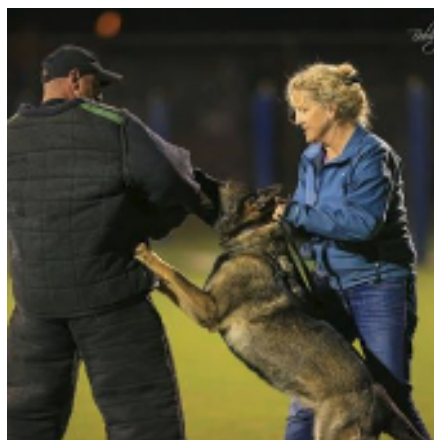

Kennel Vom Schweizerhof - Top Quality Working German Shepherds

**Address**

1403 SW Naomi St
Palm City, Florida 34990
United States
Daniela Graf

Contact Person
Mobile Number
Email

daniela.grf@gmail.com

I'm a small hobby breeder, located in southern Florida. It is my passion for this breed and the desire to continue to improve not only the health and working abilities of my dogs that motivates me to seek out TOP producing males for my two females; they are usually located in Germany. My goal is to produce dogs that are healthy and can live with you for a long time; dogs that have strong nerves and clear minds in order for you to use them for whatever it is you have in mind for them. References about dogs sold in the past are gladly given upon request. Please feel free to call me with any questions you might have in regards to any of my dogs!