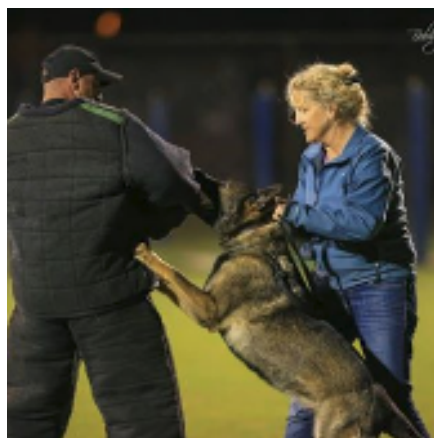

Kennel Vom Schweizerhof - Top Quality Working German Shepherds

Address

1403 SW Naomi St
Palm City, Florida 34990
United States
Daniela Graf

Contact Person

Mobile Number

Email

daniela.grf@gmail.com

I'm a small hobby breeder, located in southern Florida. It is my passion for this breed and the desire to continue to improve not only the health and working abilities of my dogs that motivates me to seek out TOP producing males for my two females; they are usually located in Germany. My goal is to produce dogs that are healthy and can live with you for a long time; dogs that have strong nerves and clear minds in order for you to use them for whatever it is you have in mind for them. References about dogs sold in the past are gladly given upon request. Please feel free to call me with any questions you might have in regards to any of my dogs!

For more details, please visit <http://breedersdomain.com/detail/florida-german-shepherd-breeder-28>